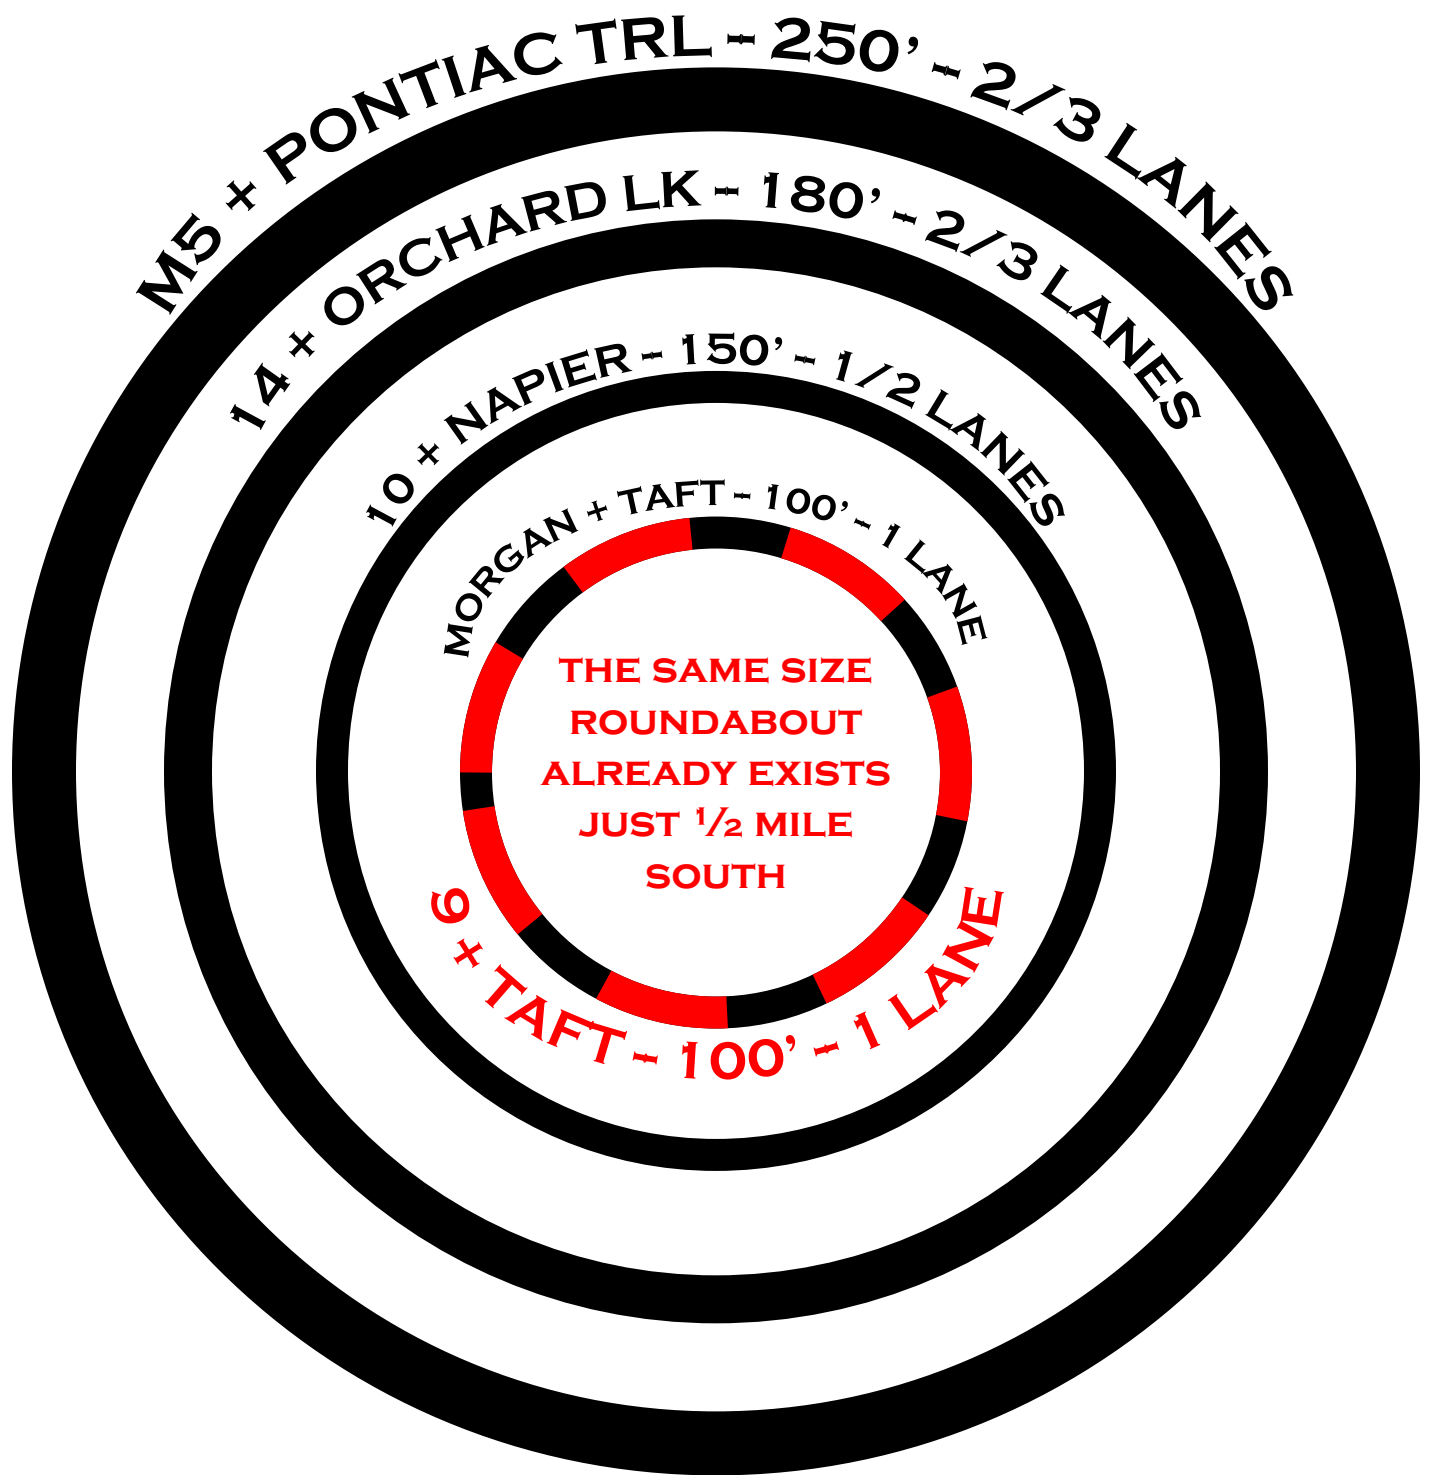

cityofnovi.org

ROUNABOUTS NEARBY

**THE SAME SIZE
ROUNABOUT
ALREADY EXISTS
JUST 1/2 MILE
SOUTH**

LOCATION - SIZE - # OF LANES