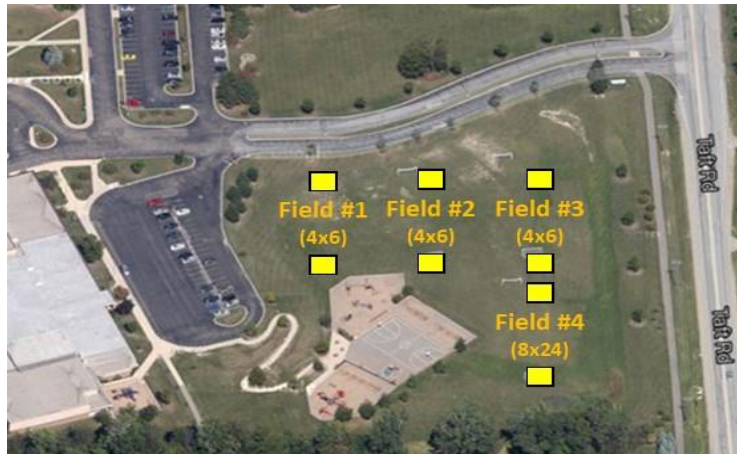

Other Practice Field Layout Maps

*NW: Novi Woods Elementary - fields are on Taft Rd, between 10 and 11 Mile (fields are located in front of school)

*MD6: Novi Meadows 6th Grade House - fields are on Taft Rd, between 10 and 11 Mile (fields are located behind the school)

*BF & VO: Brookfarm Park & Village Oaks Elementary - fields are on Willowbrook Dr, south of 10 Mile (VO goals are behind the school & BF is north of VO)

*LP: Lakeshore Park - field is in the middle of Lakeshore Park on South Lake Dr (southside of Walled Lake)

Novi Woods Elementary

Novi Meadows 6th Grade House Fields

Taft Road

Brookfarm Park & Village Oaks Fields

Lakeshore Park