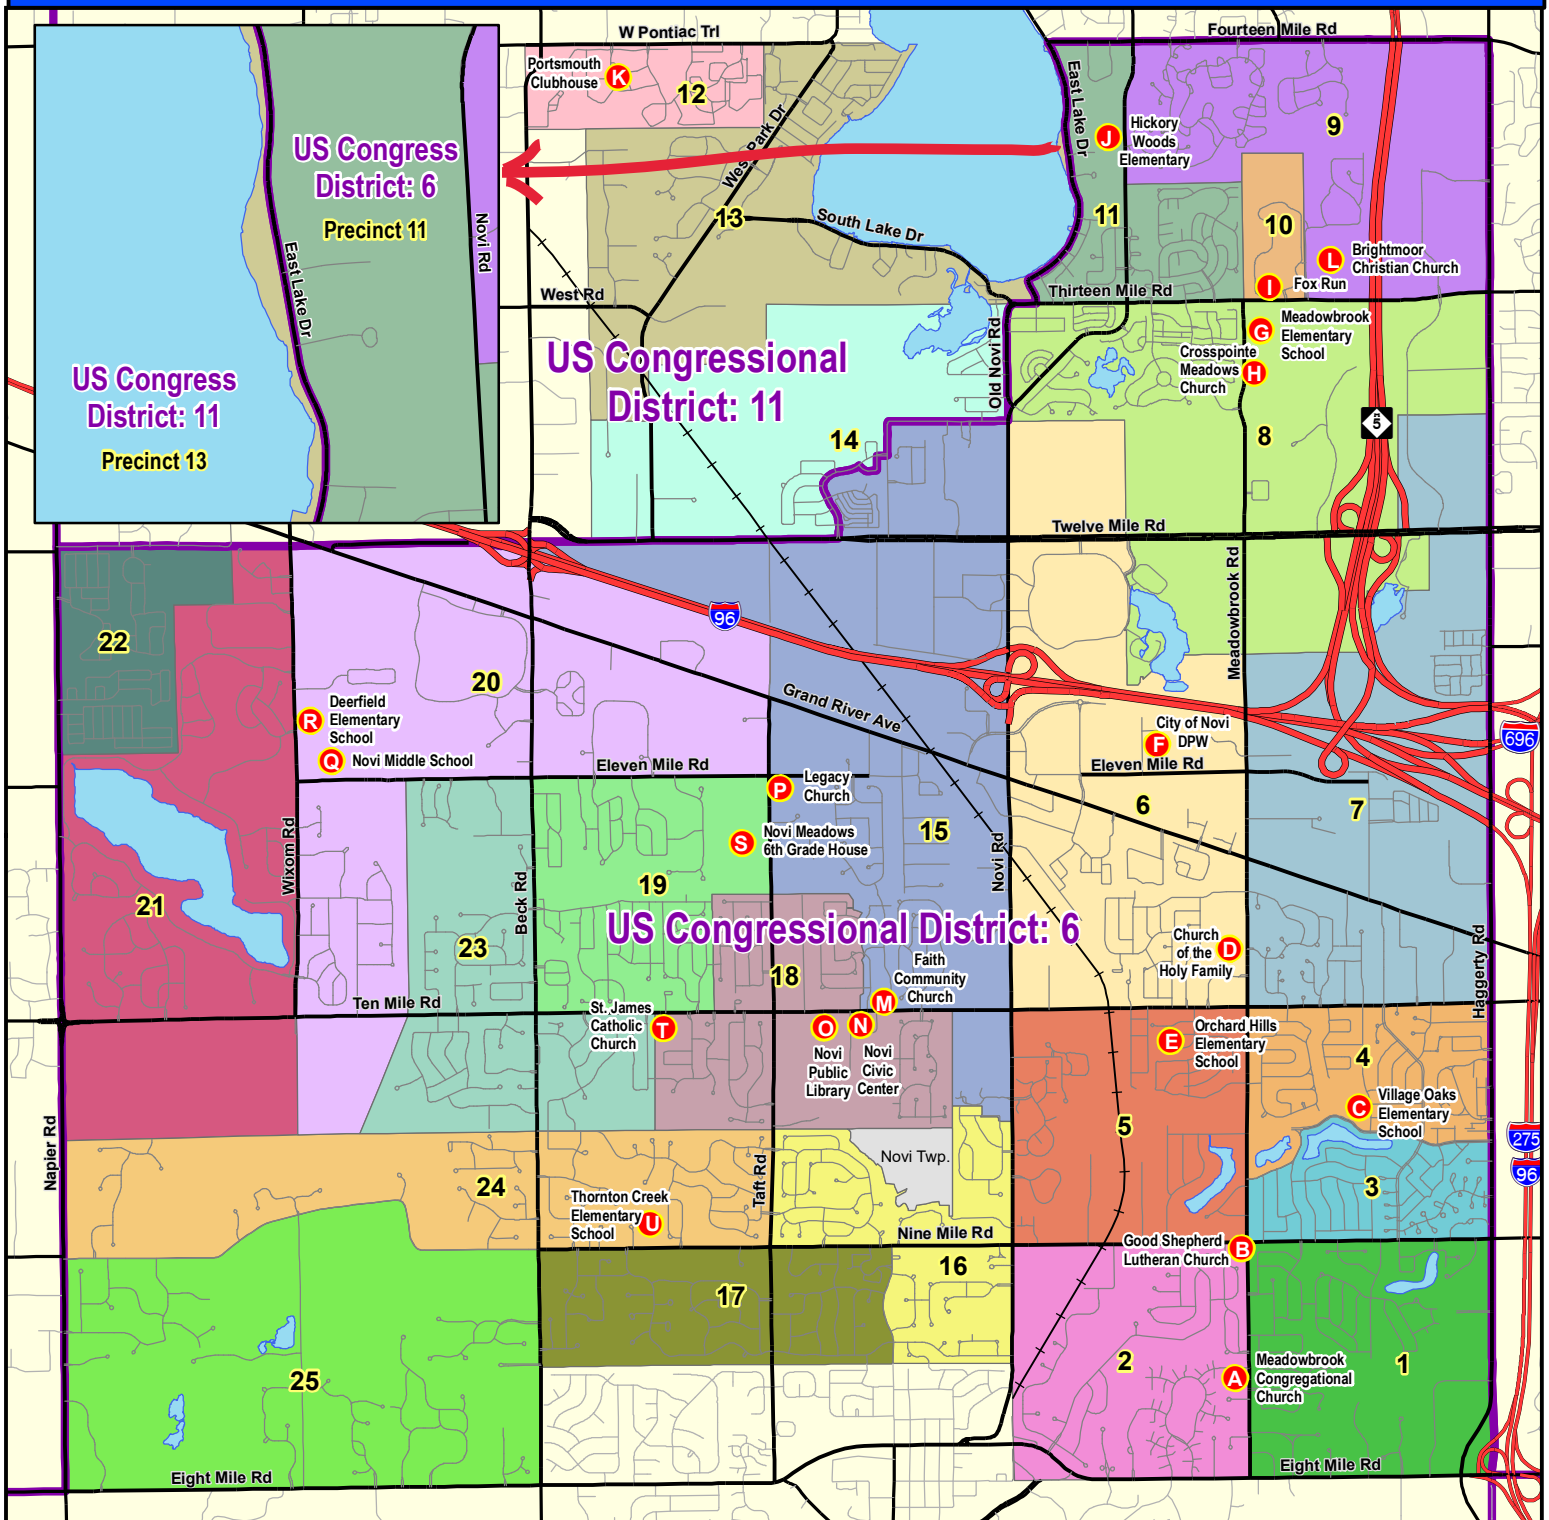

# CITY OF NOVI VOTING PRECINCTS & 2022 CONGRESSIONAL DISTRICTS

**Map Legend**

- Polling Place
- Minor Road
- Major Road
- Expressway
- Lakes

**CITY OF NOVI**  
cityofnovi.org

| Polling Location Details                                      |  |  |  |
|---|--|--|--|
| 1 A Meadowbrook Congregational Church<br>21355 Meadowbrook Rd | 7 F City of Novi DPW<br>26300 Lee BeGole Dr                | 12 K Portsmouth Clubhouse<br>31170 Wellington Dr           | 18 O Novi Public Library<br>45255 West Ten Mile Rd             |
| 2 B Good Shepherd Lutheran Church<br>41415 Nine Mile Rd       | 8 G Meadowbrook Elementary School<br>29200 Meadowbrook Rd  | 13 L Brightmoor Christian Church<br>40800 Thirteen Mile Rd | 19 P Legacy Church<br>45301 W Eleven Mile Rd                   |
| 3 C Village Oaks Elementary School<br>23333 Willowbrook Dr    | 9, 14 H Crosspointe Meadows Church<br>29000 Meadowbrook Rd | 15 M Faith Community Church<br>44400 W Ten Mile Rd         | 20, 21 Q Novi Middle School<br>49000 Eleven Mile Rd            |
| 4, 6 D Church of the Holy Family<br>24505 Meadowbrook Rd      | 10 I Fox Run<br>41000 Thirteen Mile Rd                     | 16, 17 N Novi Civic Center<br>45175 W Ten Mile Rd          | 22 R Deerfield Elementary School<br>26500 Wixom Rd             |
| 5 E Orchard Hills Elementary School<br>41900 Quince St        | 11 J Hickory Woods Elementary<br>30655 Novi Rd             |  | 23 S Novi Meadows 6 <sup>th</sup> Grade House<br>25299 Taft Rd |
|   |  |  | 24 T St. James Catholic Church<br>46325 W Ten Mile Rd          |
|   |  |  | 25 U Thornton Creek Elementary School - 46180 W Nine Mile Rd   |

# CITY OF NOVI VOTING PRECINCTS & 2022 CONGRESSIONAL DISTRICTS