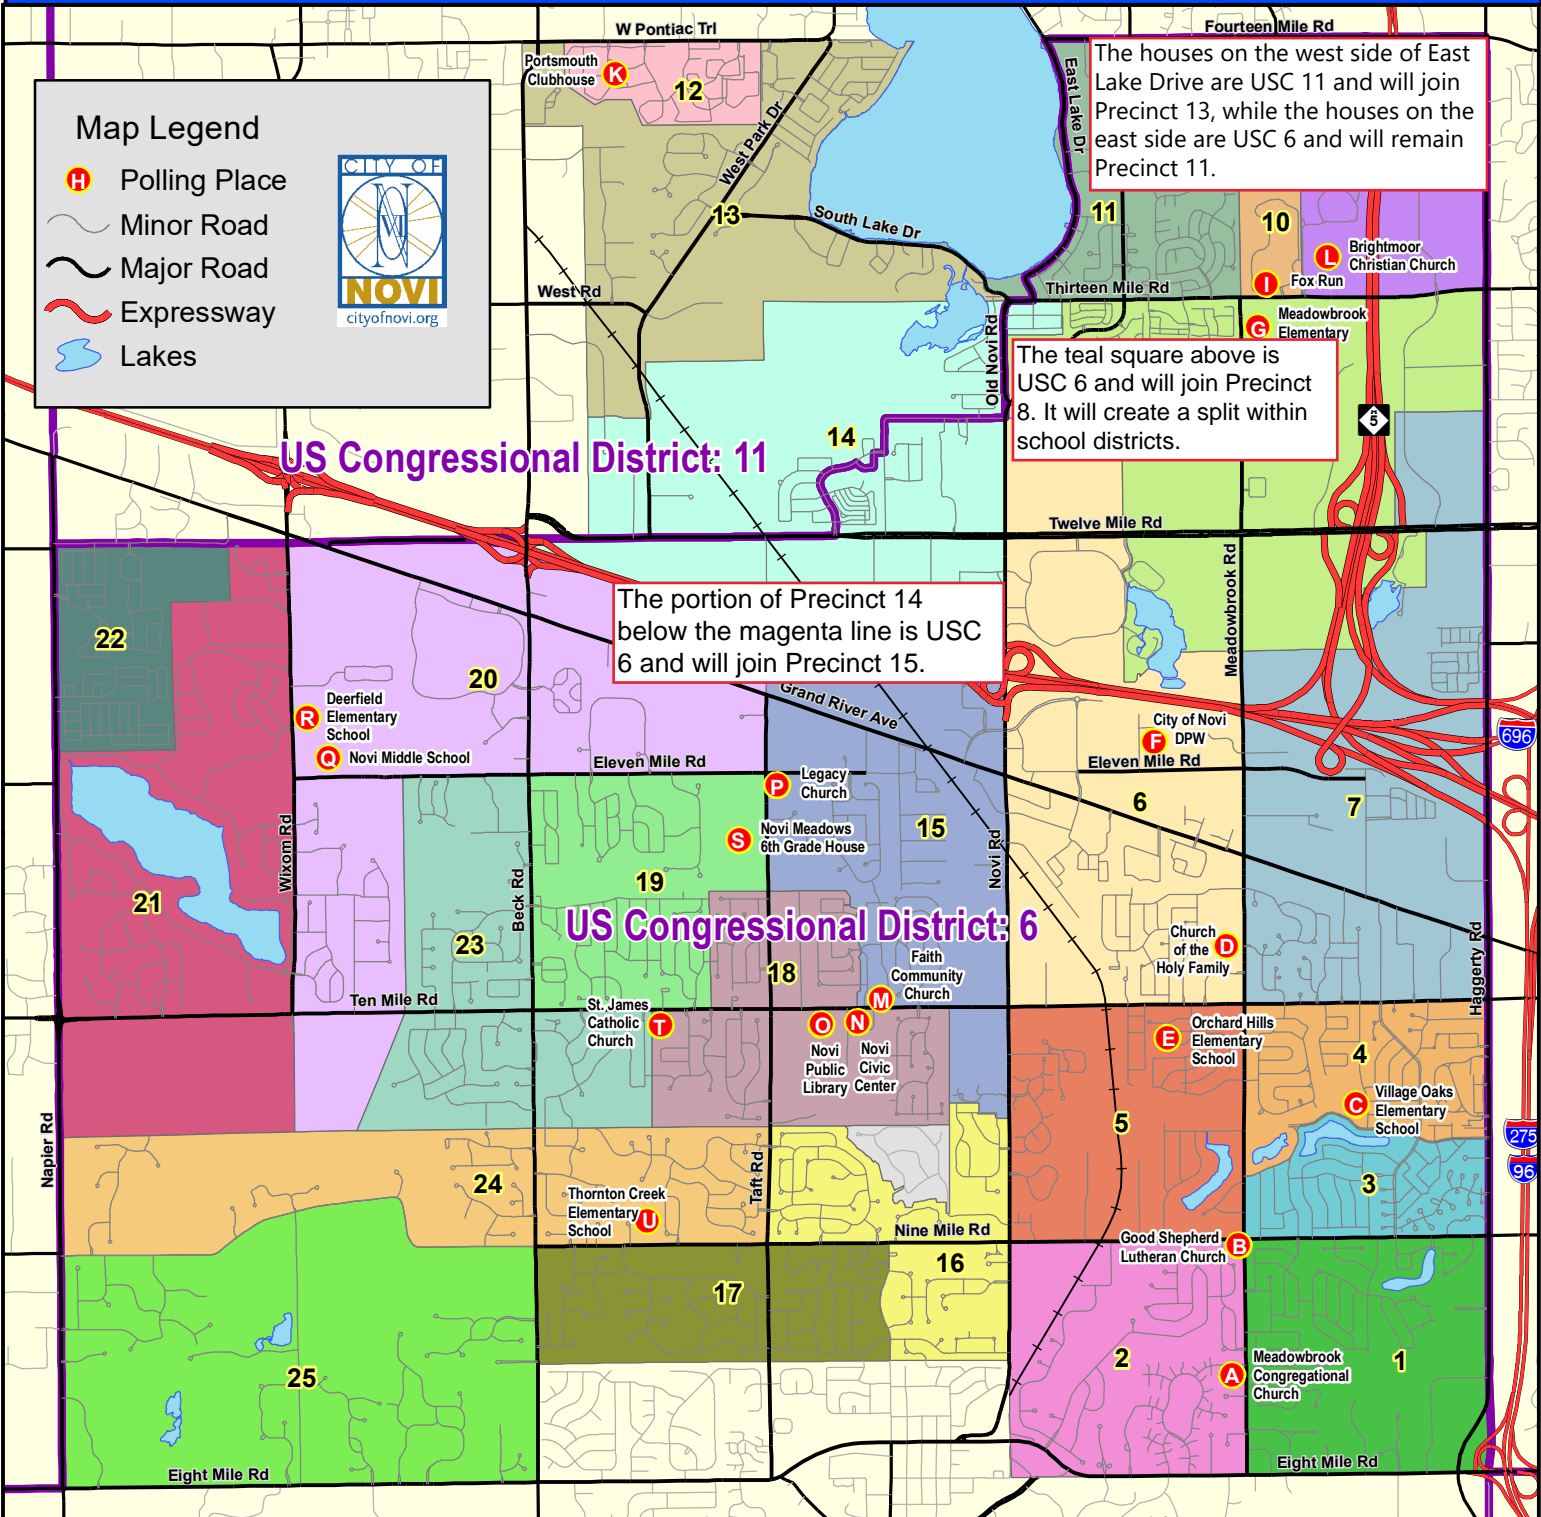

CITY OF NOVI VOTING PRECINCTS & 2022 CONGRESSIONAL DISTRICTS

Map Legend

- Polling Place
- Minor Road
- Major Road
- Expressway
- Lakes

CITY OF NOVI
cityofnovi.org

Polling Location Details			
1 A Meadowbrook Congregational Church 21355 Meadowbrook Rd	7 F City of Novi DPW 26300 Lee BeGole Dr	12 K Portsmouth Clubhouse 31170 Wellington Dr	18 O Novi Public Library 45255 West Ten Mile Rd
2 B Good Shepherd Lutheran Church 41415 Nine Mile Rd	8 G Meadowbrook Elementary School 29200 Meadowbrook Rd	13 L Brightmoor Christian Church 40800 Thirteen Mile Rd	19 P Legacy Church 45301 W Eleven Mile Rd
3 C Village Oaks Elementary School 23333 Willowbrook Dr	9, 14 H Crosspointe Meadows Church 29000 Meadowbrook Rd	15 M Faith Community Church 44400 W Ten Mile Rd	20, 21 Q Novi Middle School 49000 Eleven Mile Rd
4, 6 D Church of the Holy Family 24505 Meadowbrook Rd	10 I Fox Run 41000 Thirteen Mile Rd	16, 17 N Novi Civic Center 45175 W Ten Mile Rd	22 R Deerfield Elementary School 26500 Wixom Rd
5 E Orchard Hills Elementary School 41900 Quince St	11 J Hickory Woods Elementary 30655 Novi Rd		23 S Novi Meadows 6th Grade House 25299 Taft Rd
			24 T St. James Catholic Church 46325 W Ten Mile Rd
			25 U Thornton Creek Elementary School - 46180 W Nine Mile Rd

CITY OF NOVI
CITY CLERK'S OFFICE
45175 W TEN MILE ROAD
NOVI, MI 48375-3024
(248) 347-0456
CITY CLERK: CORTNEY HANSON

Map Print Date: January 31, 2022
Map Author: Keri Blough