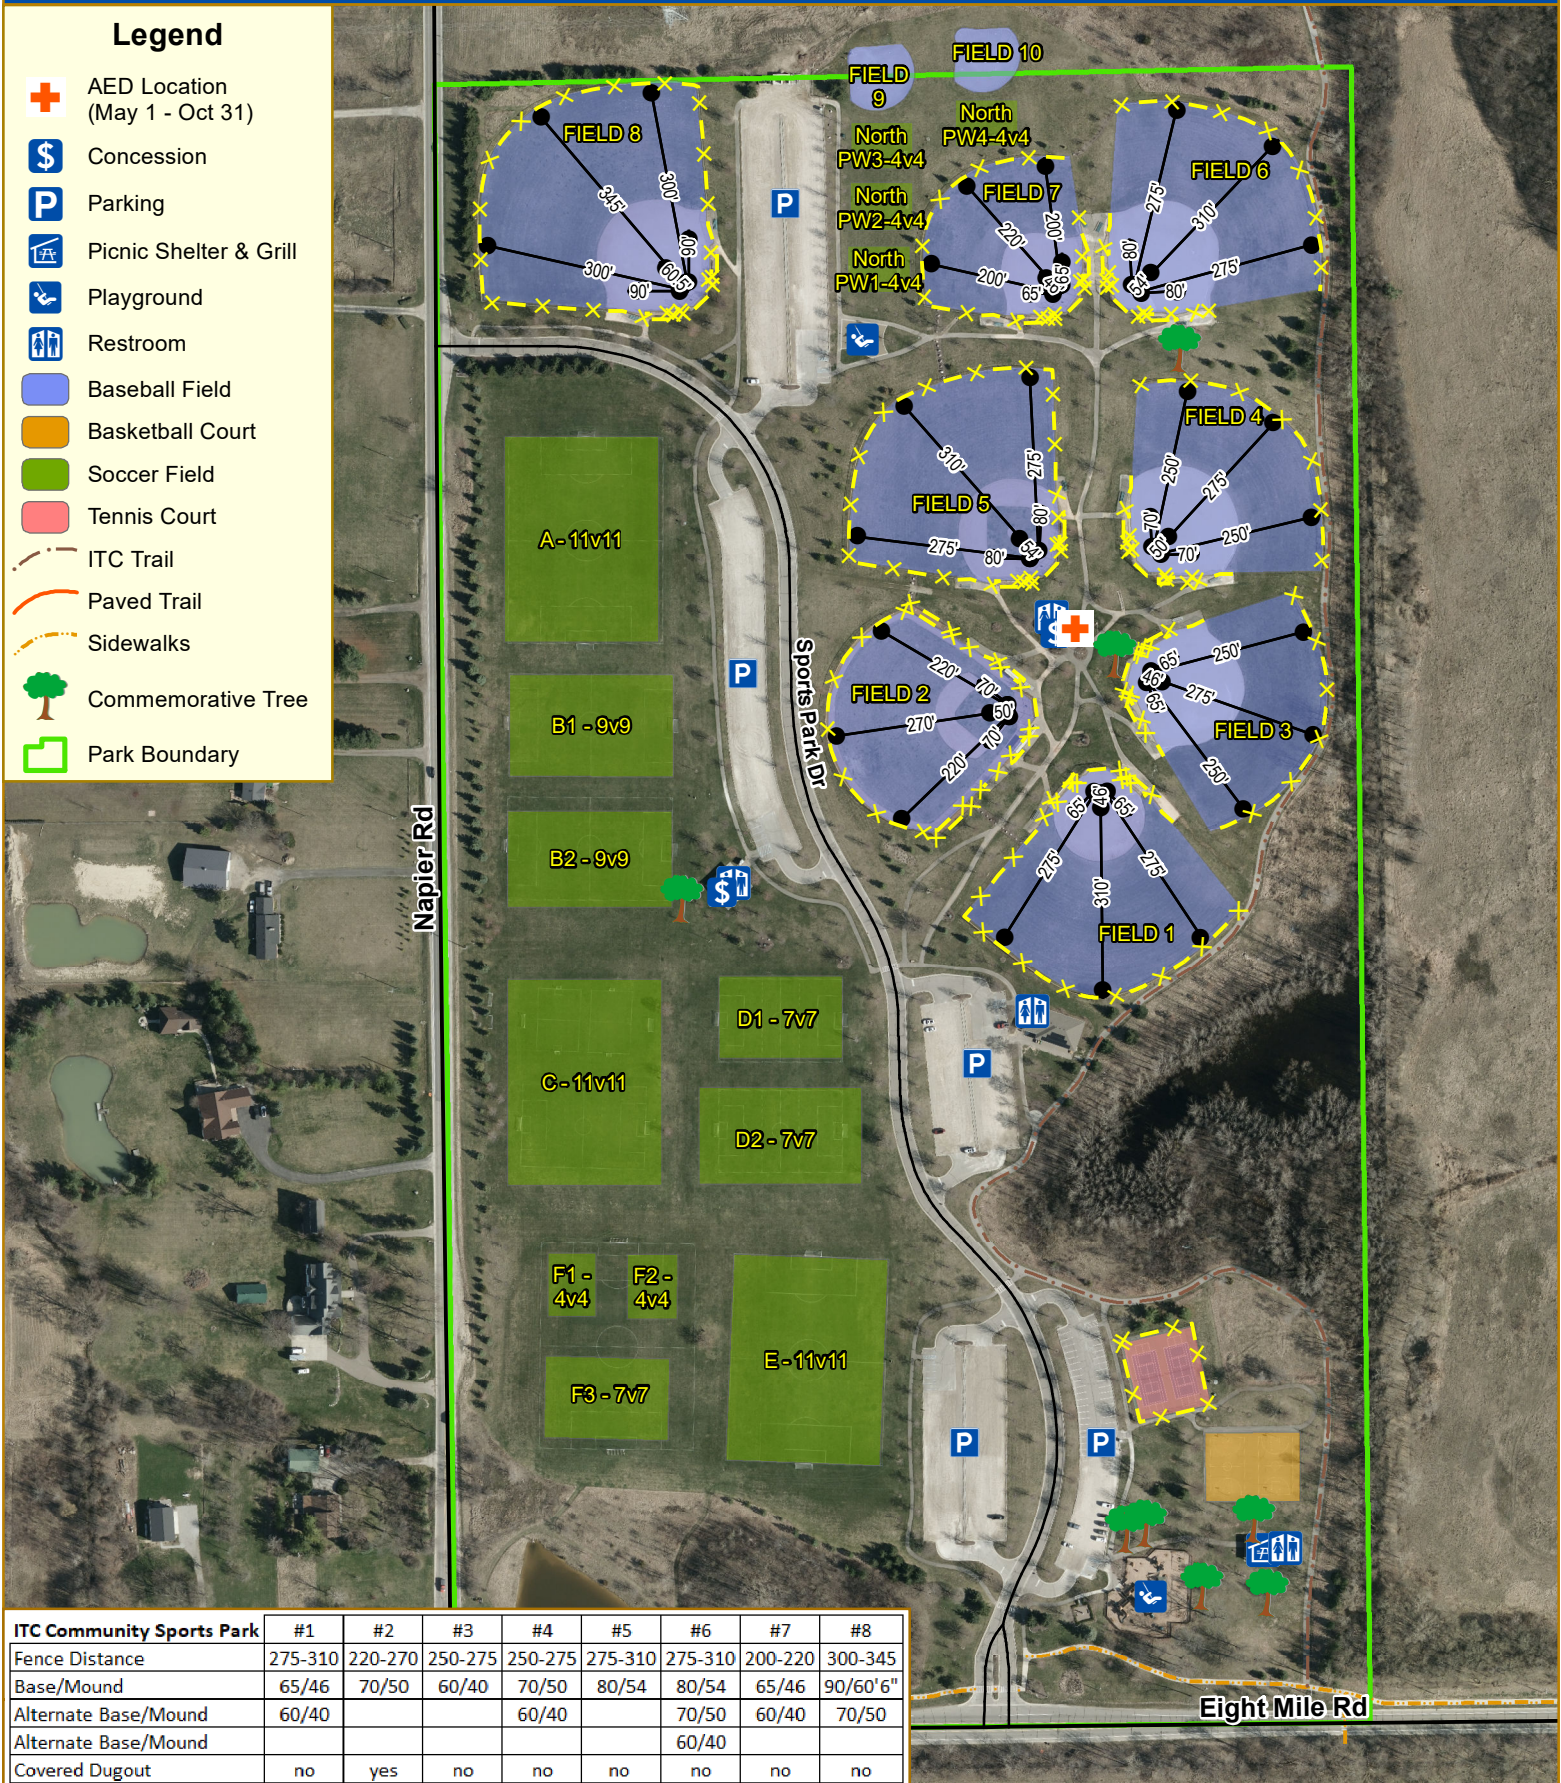

# ITC COMMUNITY SPORTS PARK FACILITY LOCATION MAP

51000 Eight Mile Road, Northville, MI 48167

## Legend

-  AED Location (May 1 - Oct 31)
-  Concession
-  Parking
-  Picnic Shelter & Grill
-  Playground
-  Restroom
-  Baseball Field
-  Basketball Court
-  Soccer Field
-  Tennis Court
-  ITC Trail
-  Paved Trail
-  Sidewalks
-  Commemorative Tree
-  Park Boundary

ITC Community Sports Park	#1	#2	#3	#4	#5	#6	#7	#8
Fence Distance	275-310	220-270	250-275	250-275	275-310	275-310	200-220	300-345
Base/Mound	65/46	70/50	60/40	70/50	80/54	80/54	65/46	90/60'6"
Alternate Base/Mound	60/40			60/40		70/50	60/40	70/50
Alternate Base/Mound						60/40		
Covered Dugout	no	yes	no	no	no	no	no	no