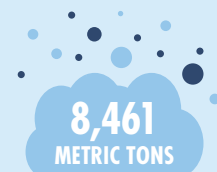

\$116.85
SOUTHEAST MICHIGAN
(regional average)

THE CITY OF NOVI SPENT ABOUT **ONE THIRD** AS MUCH AS THE REGIONAL AVERAGE!

\$35.88
CITY OF NOVI

ENVIRONMENTAL IMPACTS

Energy Saved

Reduced CO₂e

Trees Saved

Reduced Air/Waterborne Emissions