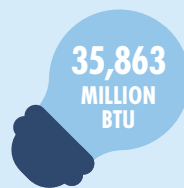

ENVIRONMENTAL IMPACTS

Energy Saved