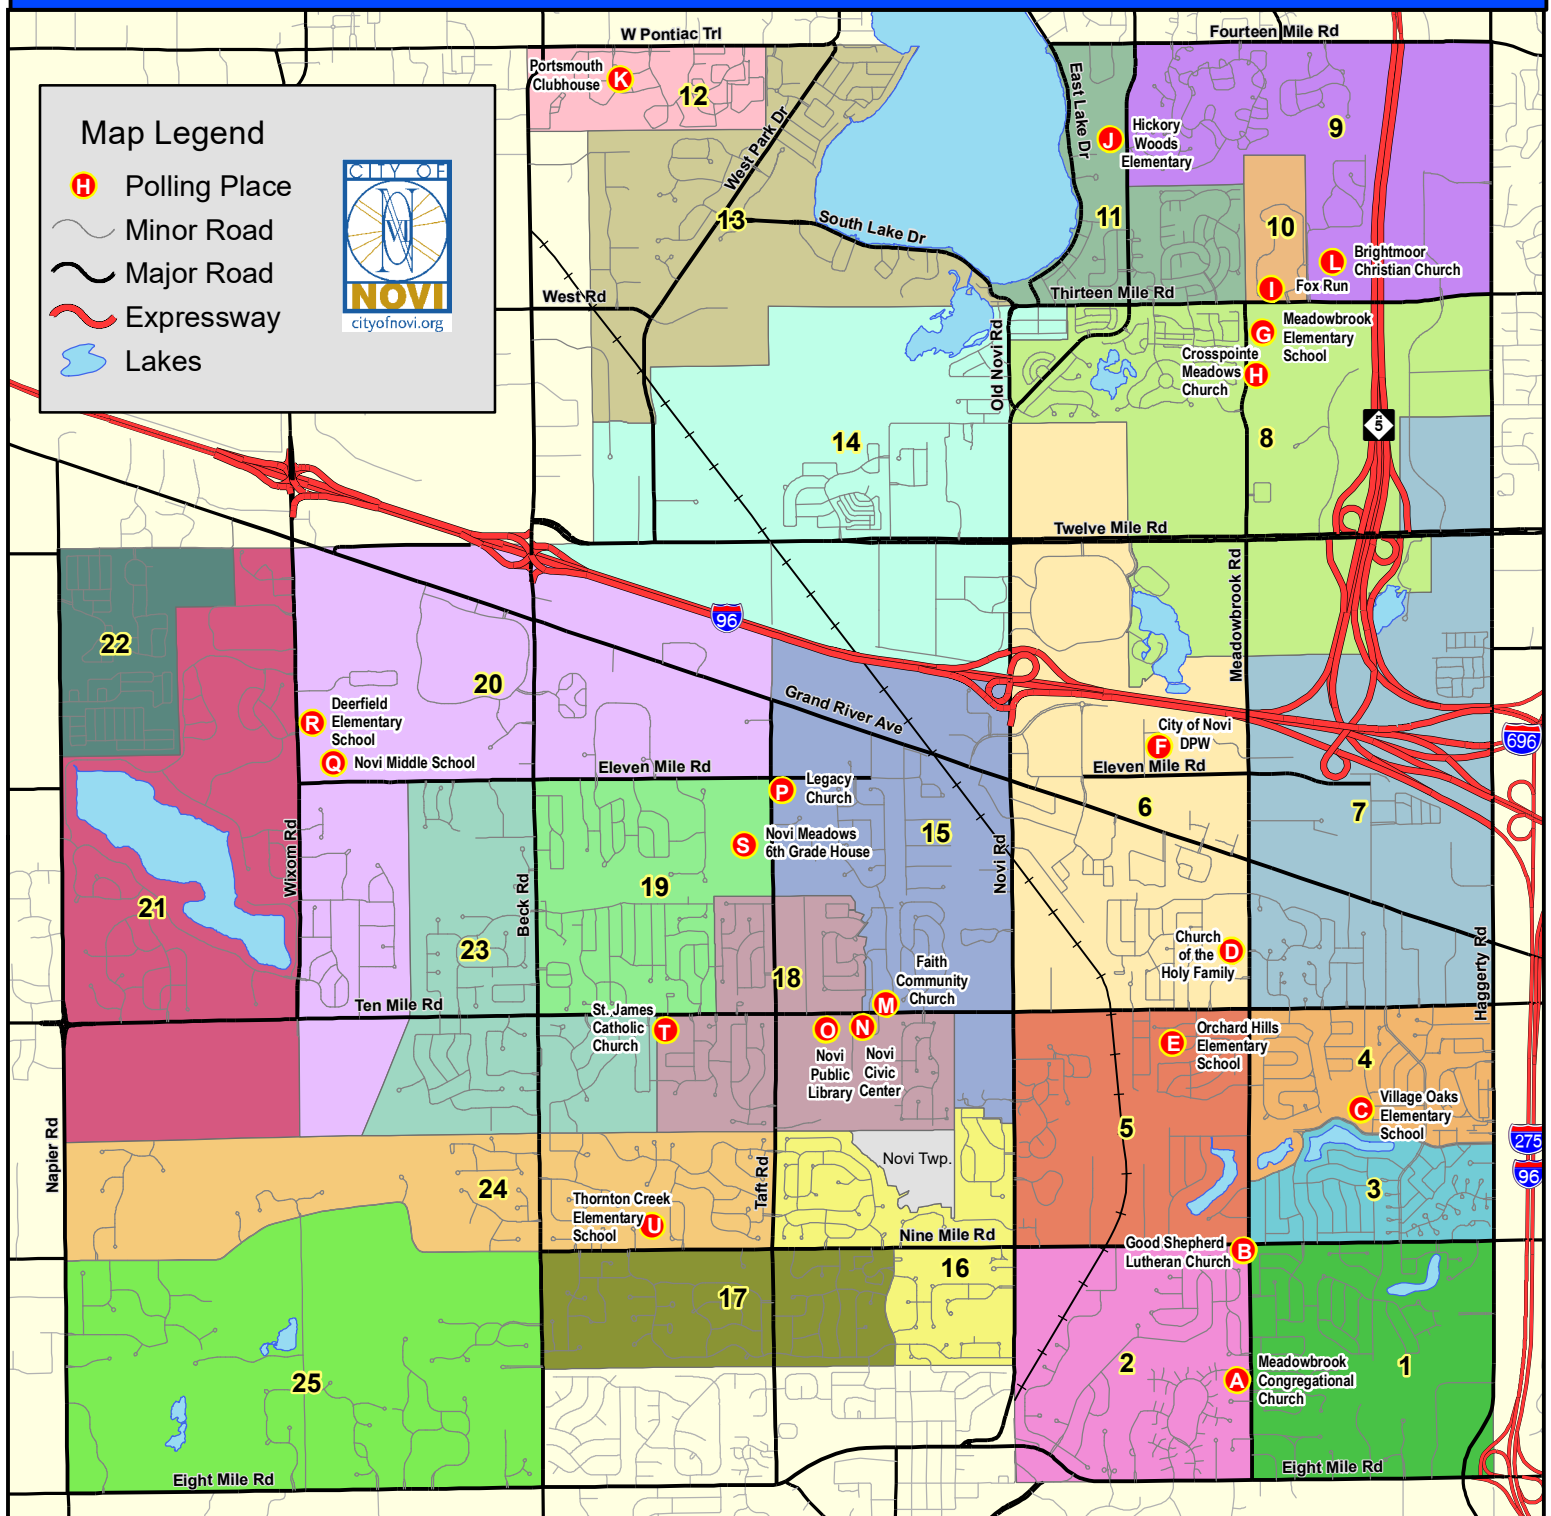

CITY OF NOVI VOTING PRECINCTS & POLLING LOCATIONS

Map Legend

- Polling Place
- Minor Road
- Major Road
- Expressway
- Lakes

cityofnovi.org

Polling Location Details

1 A Meadowbrook Congregational Church 21355 Meadowbrook Rd	7 F City of Novi DPW 26300 Lee BeGole Dr	12 K Portsmouth Clubhouse 31170 Wellington Dr	18 O Novi Public Library 45255 West Ten Mile Rd	24 T St. James Catholic Church 46325 W Ten Mile Rd
2 B Good Shepherd Lutheran Church 41415 Nine Mile Rd	8 G Meadowbrook Elementary School 29200 Meadowbrook Rd	13 L Brightmoor Christian Church 40800 Thirteen Mile Rd	19 P Legacy Church 45301 W Eleven Mile Rd	25 U Thornton Creek Elementary School - 46180 W Nine Mile Rd
3 C Village Oaks Elementary School 23333 Willowbrook Dr	9, 14 H Crosspointe Meadows Church 29000 Meadowbrook Rd	15 M Faith Community Church 44400 W Ten Mile Rd	20, 21 Q Novi Middle School 49000 Eleven Mile Rd	
4, 6 D Church of the Holy Family 24505 Meadowbrook Rd	10 I Fox Run 41000 Thirteen Mile Rd	16, 17 N Novi Civic Center 45175 W Ten Mile Rd	22 R Deerfield Elementary School 26500 Wixom Rd	
5 E Orchard Hills Elementary School 41900 Quince St	11 J Hickory Woods Elementary 30655 Novi Rd		23 S Novi Meadows 6 th Grade House 25299 Taft Rd	

CITY OF NOVI
 CITY CLERK'S OFFICE
 45175 W TEN MILE ROAD
 NOVI, MI 48375-3024
 (248) 347-0456
 CITY CLERK: CORTNEY HANSON

Map Print Date: March 17, 2022
 Map Author: Keri Blough

MAP INTERPRETATION NOTICE
 Map information depicted is not intended to replace or substitute for any official or primary source. This map was intended to meet National Map Accuracy Standards and use the most recent accurate sources available to the people of the City of Novi. Please contact the City GIS Manager to confirm source and accuracy information related to this map.