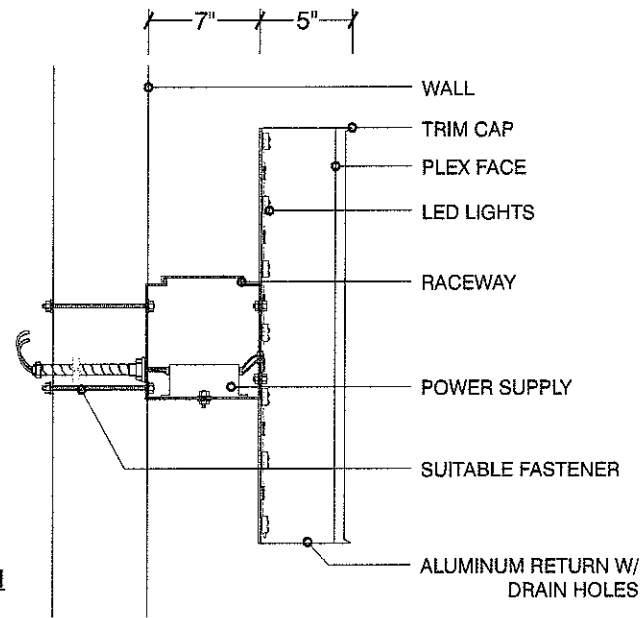

**GRAND VIEW CORNER ELEVATION**  
NOT TO SCALE

**ONE SET OF 24" ILLUMINATED CHANNEL LETTERS**

- MOUNTED ON A RACEWAY TO REAR FASCIA
- SEE PAGE 4 FOR FURTHER SIGN DETAIL

SALES: DICK COPELAND  
ACC. M.: ANGELA WILSON  
ART: SLD 09.28.07

DWG # 709097-02  
REVISION: AMS 10.02.07  
JDS/10-3-07

LOCATION:

STORE #1089 - NOVI, MI

**LED CHANNEL LTR DETAIL**  
 SCALE: 3/4"=1'-0"  
 17.51 SQ.FT

**ONE (1) FACE-LIT LED CHANNEL LETTERS**

- LETTERS TO HAVE WHITE ICE PLEX FACES LIT WITH WHITE LED'S
- 1" BLACK JEWELITE TRIM CAP
- 5" DEEP .040" ALUMINUM GLOSS BLACK RETURNS
- .050 ALUMINUM BACKS
- LETTERS MOUNTED ON A 7" x 7" RACEWAY PAINTED TO MATCH FASCIA - RACEWAY TO CONTAIN POWER SUPPLY
- UL LISTED / EXTERIOR