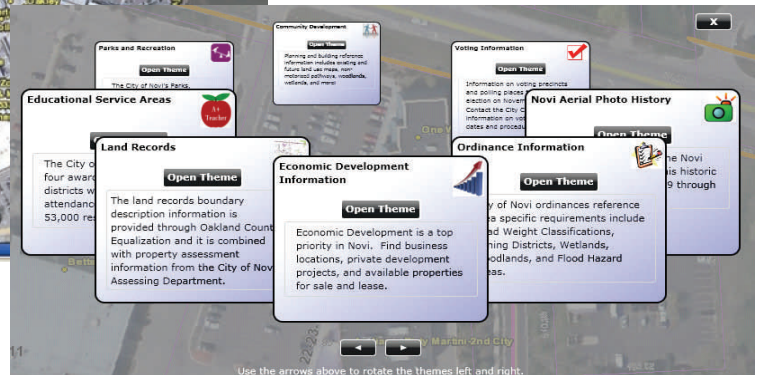

Search it, Find it, Print it!

New Novi **Internet Mapping Portal** provides FREE 24/7 access to interactive maps

Map Portal - Economic Development Business Location Layer

Visit cityofnovi.org and click on **community maps** to use over 30 themed, interactive maps.

Mapping Themes

The Novi Internet Mapping Portal is a one-stop, 24/7 resource for local business and residential information. Using the portal is easy, and convenient whether you are looking for a available properties, established businesses, infrastructure access, closest park, and more. Custom maps can be created using the portal as either Adobe PDF files or JPG images.

Use the Portal to:

- Search Business Locations
- Locate Private Development Projects
- Determine Land Ownership
- Reference Zoning and Land Use Plans
- Determine FEMA Flood Hazard Areas
- Locate Education Centers
- Recognize Wetlands and Woodlands
- View Current and Historic Aerial Photos
- Verify City Ordinance Requirements