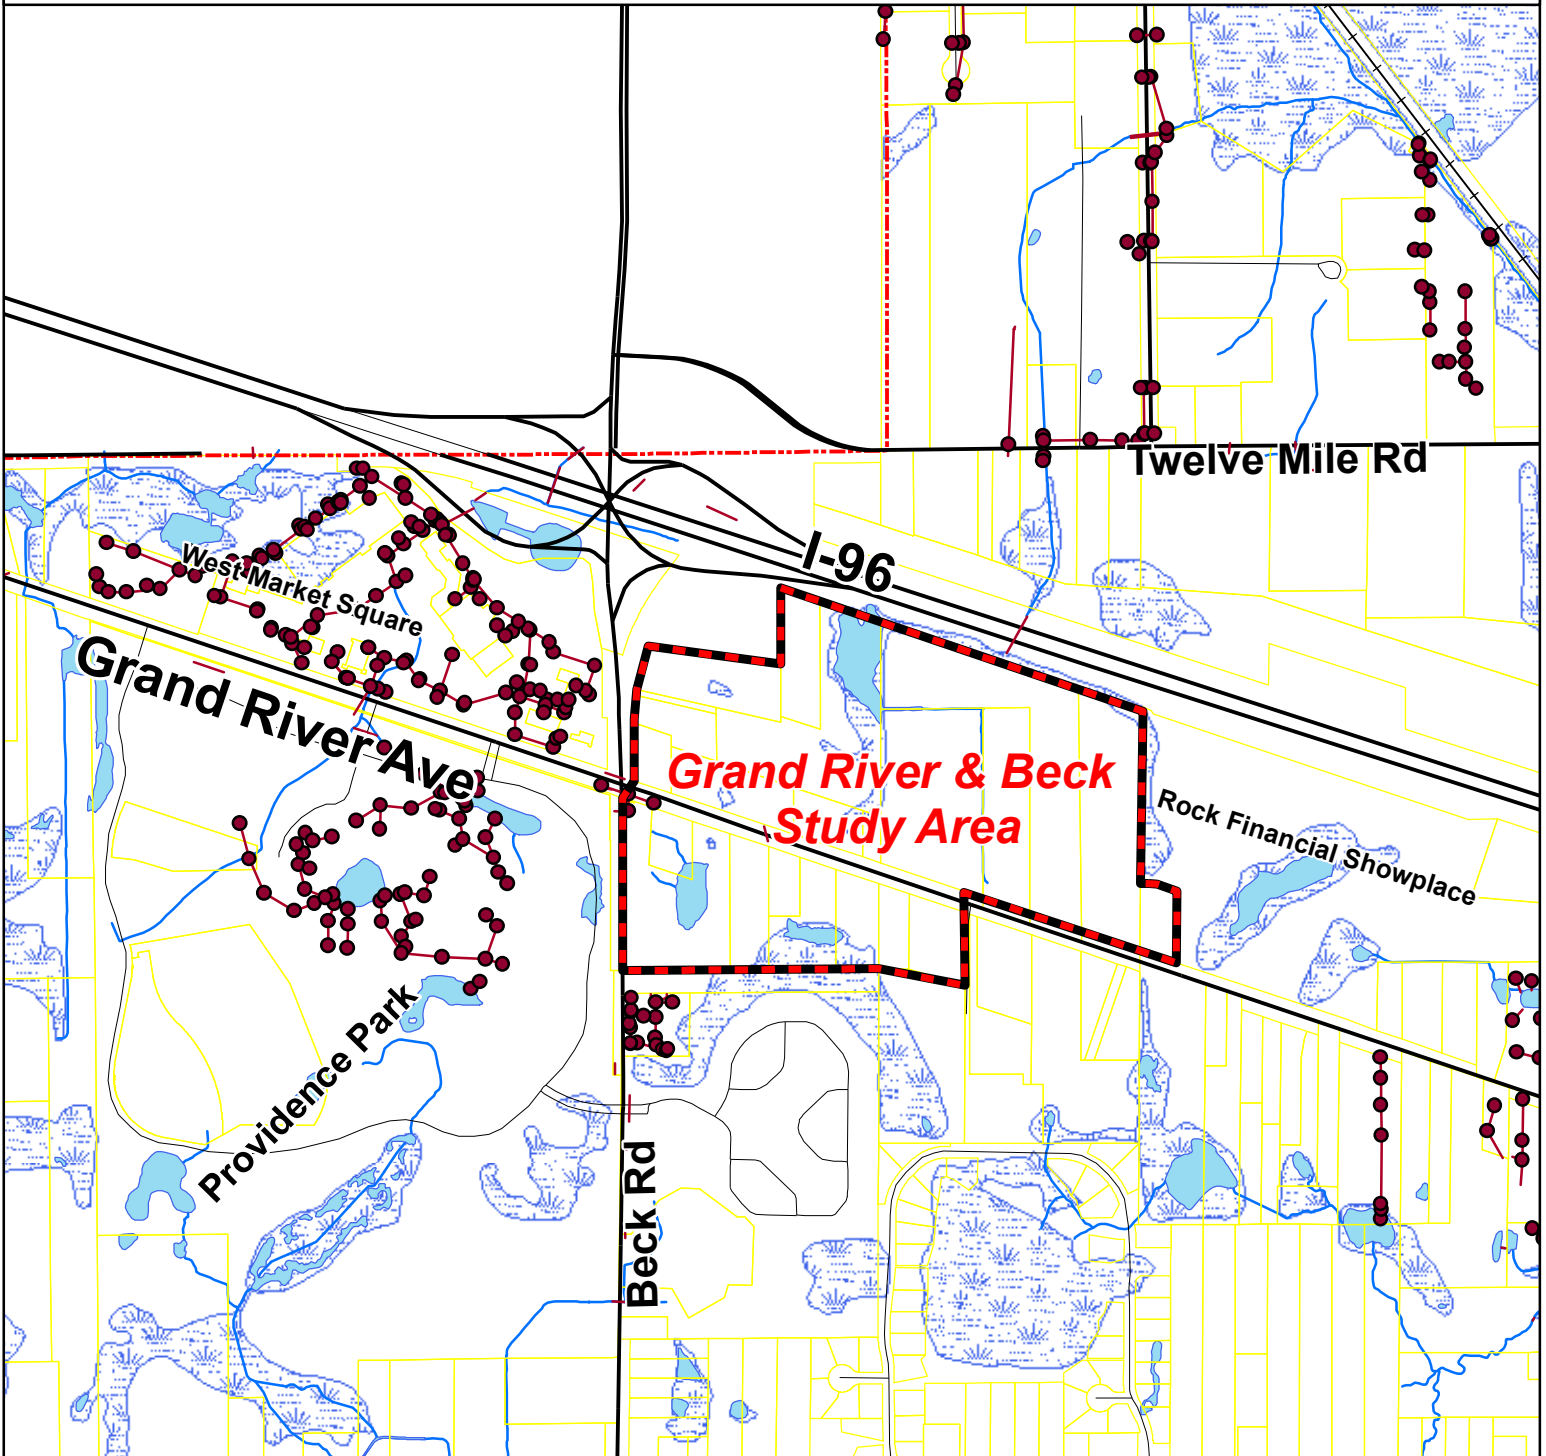

# Grand River & Beck Study Area Storm Sewer

Map 15

page 27  
of 29

 Grand River & Beck Study Area  Tax Parcels  Storm Nodes  Storm Mains

**CITY OF NOVI  
2009 MASTER PLAN REVIEW**

CREATED: 6/11/09