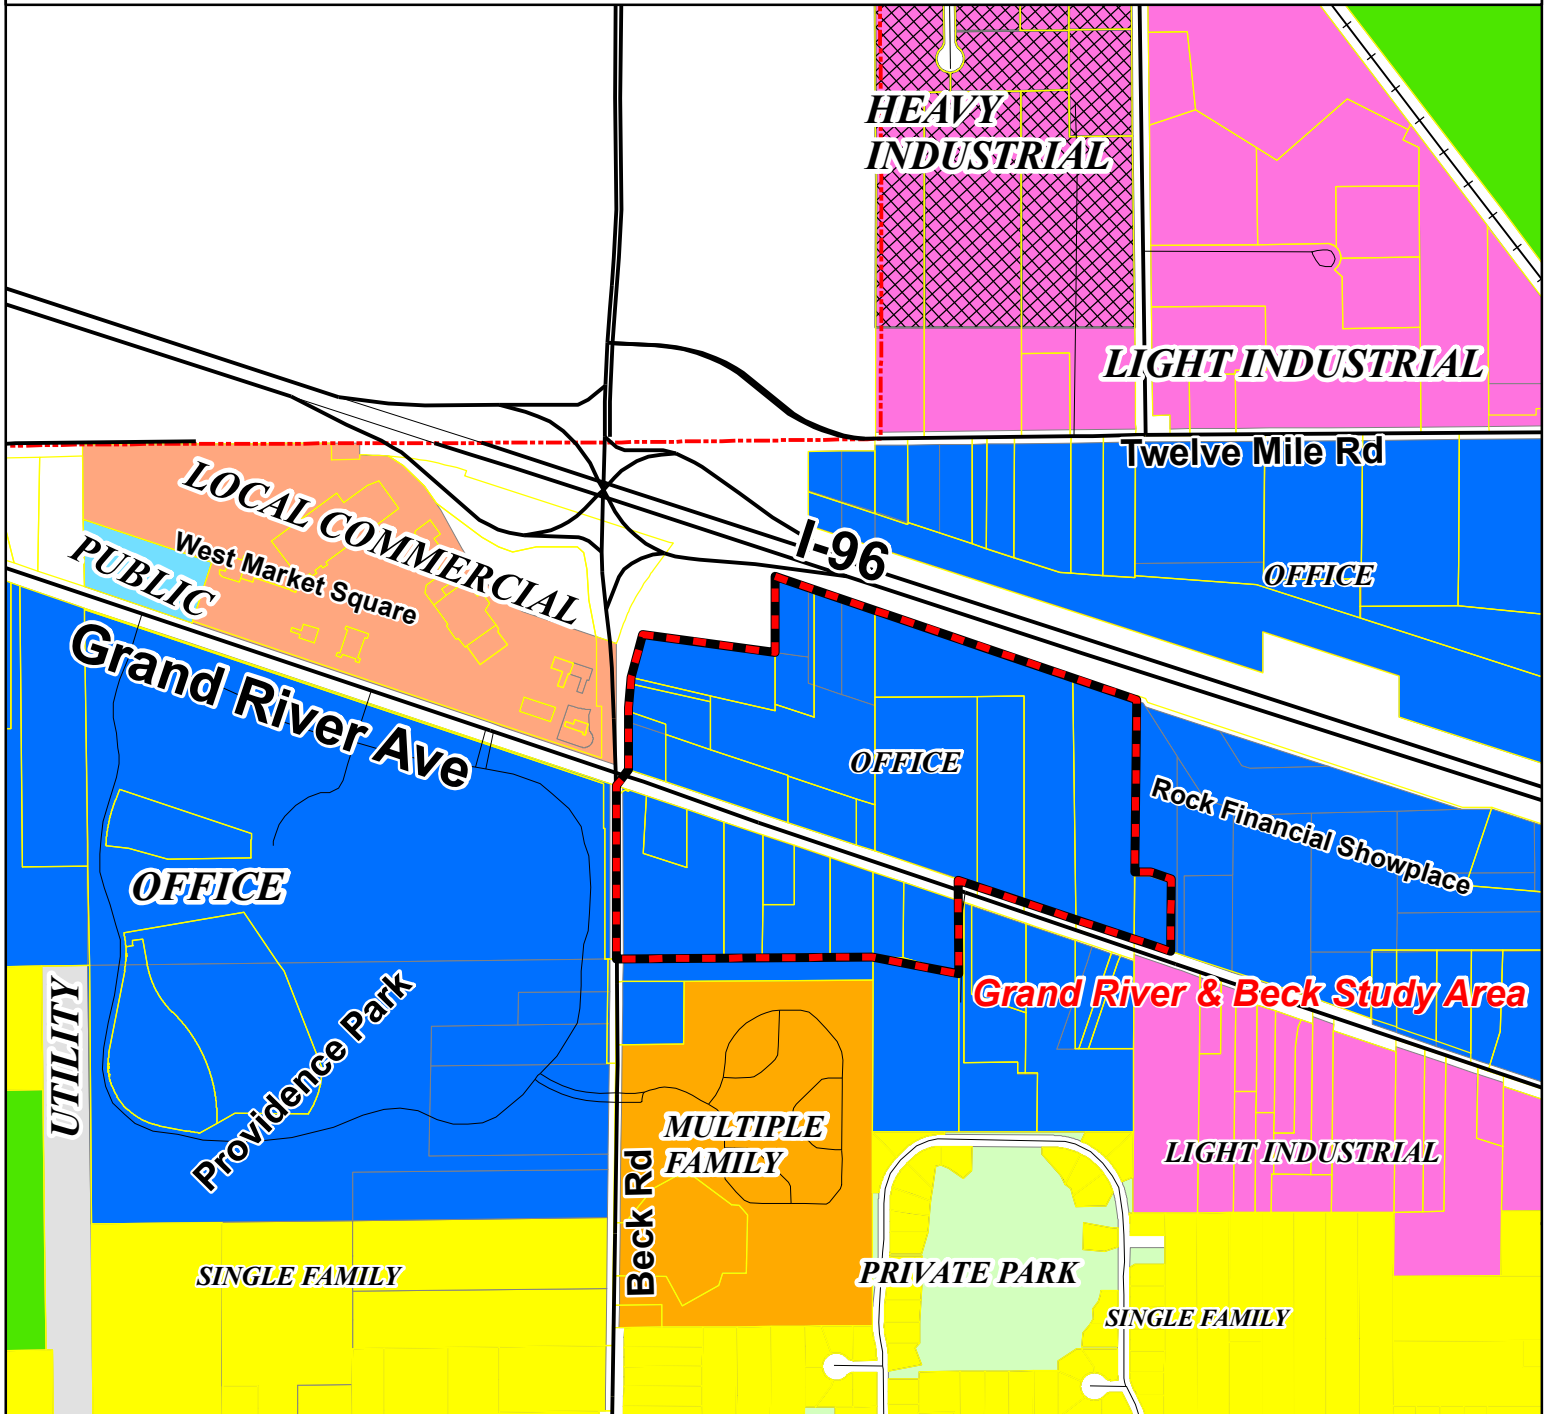

Grand River & Beck Study Area Future Land Use Master Plan for Land Use 2008

**CITY OF NOVI
2009 MASTER PLAN REVIEW**

CREATED: 6/11/09