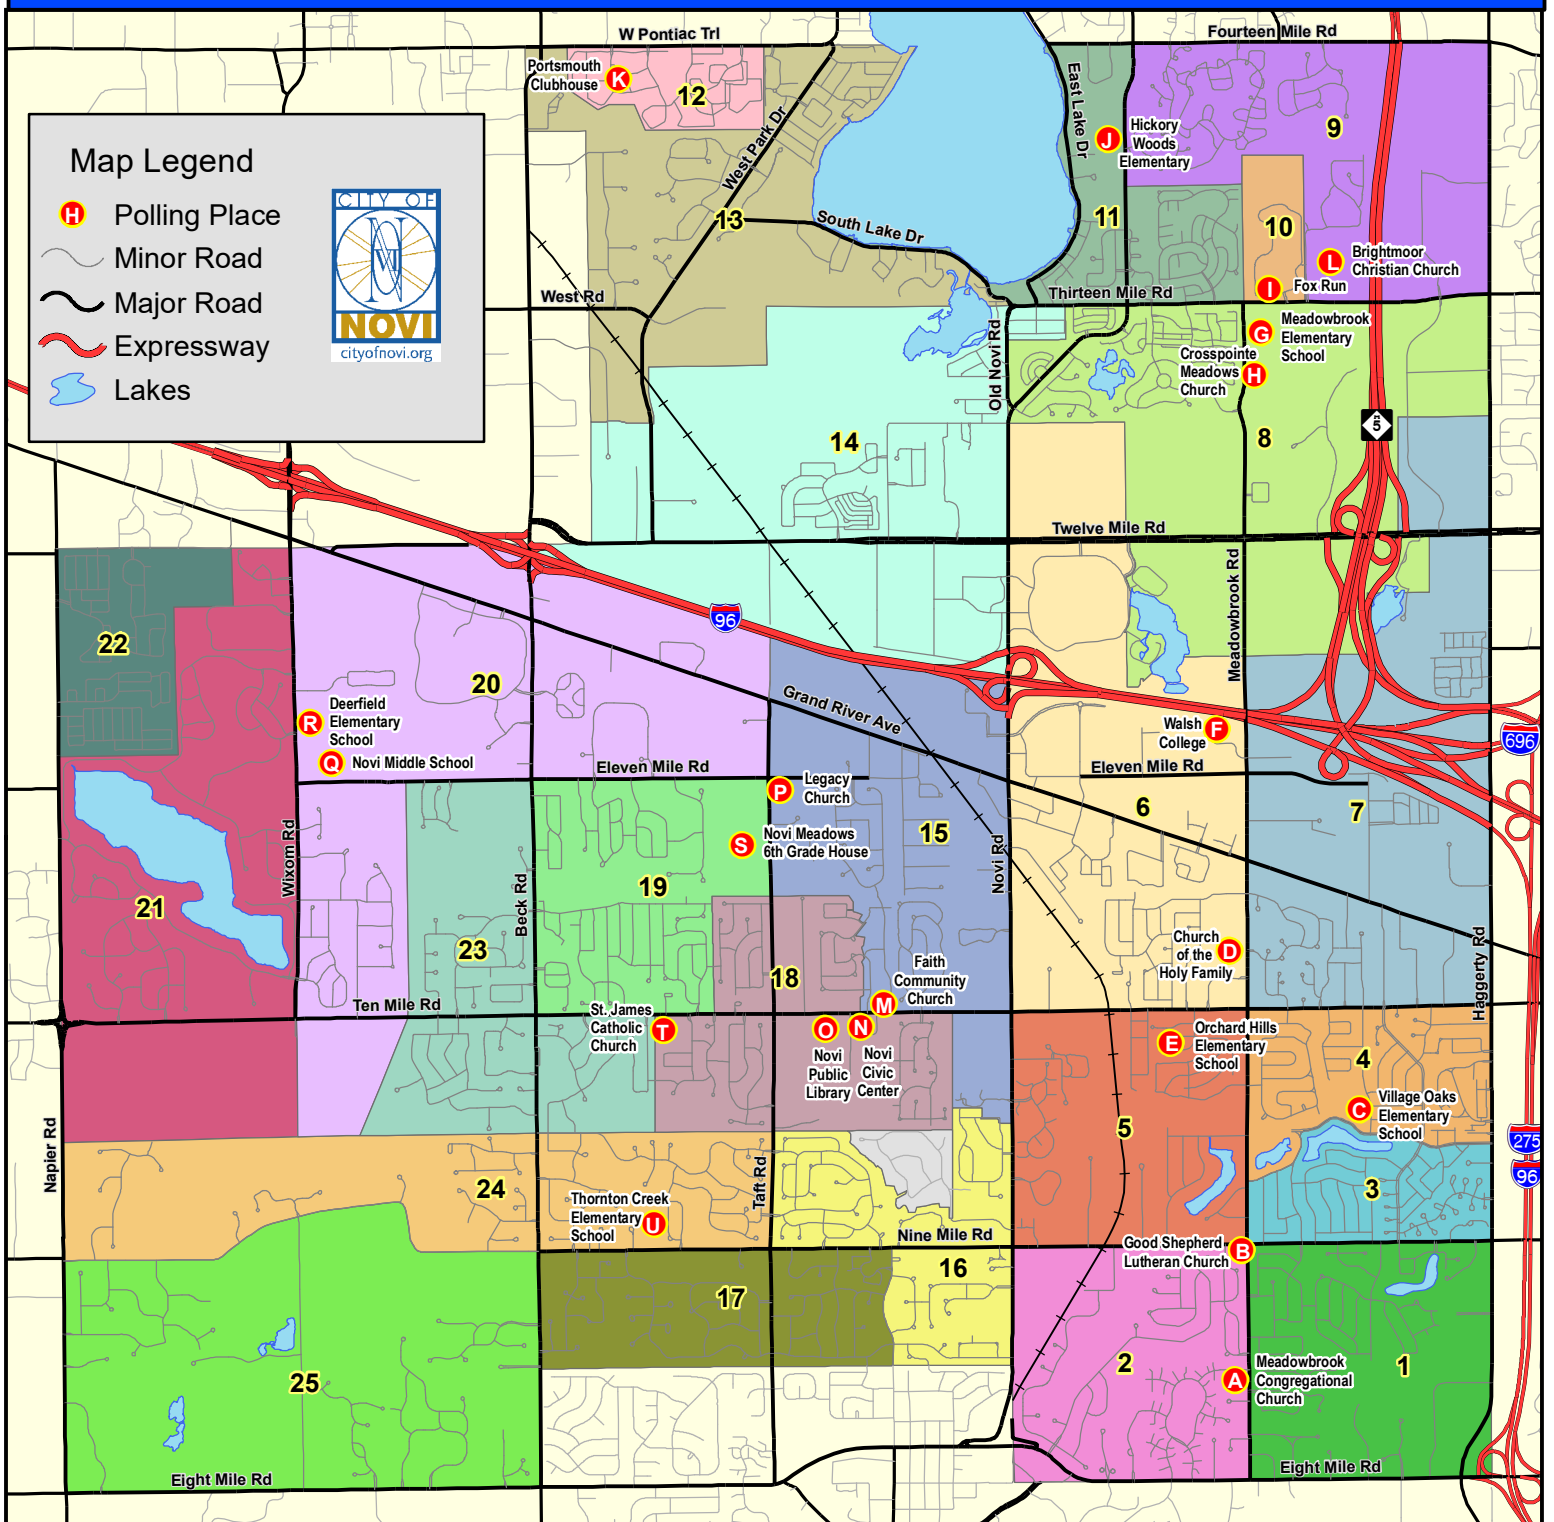

CITY OF NOVI VOTING PRECINCTS & POLLING LOCATIONS

Map Legend

- H Polling Place
- Minor Road
- Major Road
- Expressway
- Lakes

Polling Location Details

1 A Meadowbrook Congregational Church 21355 Meadowbrook Rd	7 F Walsh College 41500 Gardenbrook Rd	12 K Portsmouth Clubhouse 31170 Wellington Dr	18 O Novi Public Library 45255 West Ten Mile Rd	24 T St. James Catholic Church 46325 W Ten Mile Rd
2 B Good Shepherd Lutheran Church 41415 Nine Mile Rd	8 G Meadowbrook Elementary School 29200 Meadowbrook Rd	13 L Brightmoor Christian Church 40800 Thirteen Mile Rd	19 P Legacy Church 45301 W Eleven Mile Rd	25 U Thornton Creek Elementary School - 46180 W Nine Mile Rd
3 C Village Oaks Elementary School 23333 Willowbrook Dr	9, 14 H Crosspointe Meadows Church 29000 Meadowbrook Rd	15 M Faith Community Church 44400 W Ten Mile Rd	20, 21 Q Novi Middle School 49000 Eleven Mile Rd	
4, 6 D Church of the Holy Family 24505 Meadowbrook Rd	10 I Fox Run 41000 Thirteen Mile Rd	16, 17 N Novi Civic Center 45175 W Ten Mile Rd	22 R Deerfield Elementary School 26500 Wixom Rd	
5 E Orchard Hills Elementary School 41900 Quince St	11 J Hickory Woods Elementary 30655 Novi Rd		23 S Novi Meadows 6 th Grade House 25299 Taft Rd	

CITY OF NOVI
 CITY CLERK'S OFFICE
 45175 W TEN MILE ROAD
 NOVI, MI 48375-3024
 (248) 347-0456
 CITY CLERK: CORTNEY HANSON

Map Print Date: January 16, 2020
 Map Author: Keri Blough

MAP INTERPRETATION NOTICE

Map information depicted is not intended to replace or substitute for any official or primary source. This map was intended to meet National Map Accuracy Standards and use the most recent accurate sources available to the people of the City of Novi. Please contact the City GIS Manager to confirm source and accuracy information related to this map.