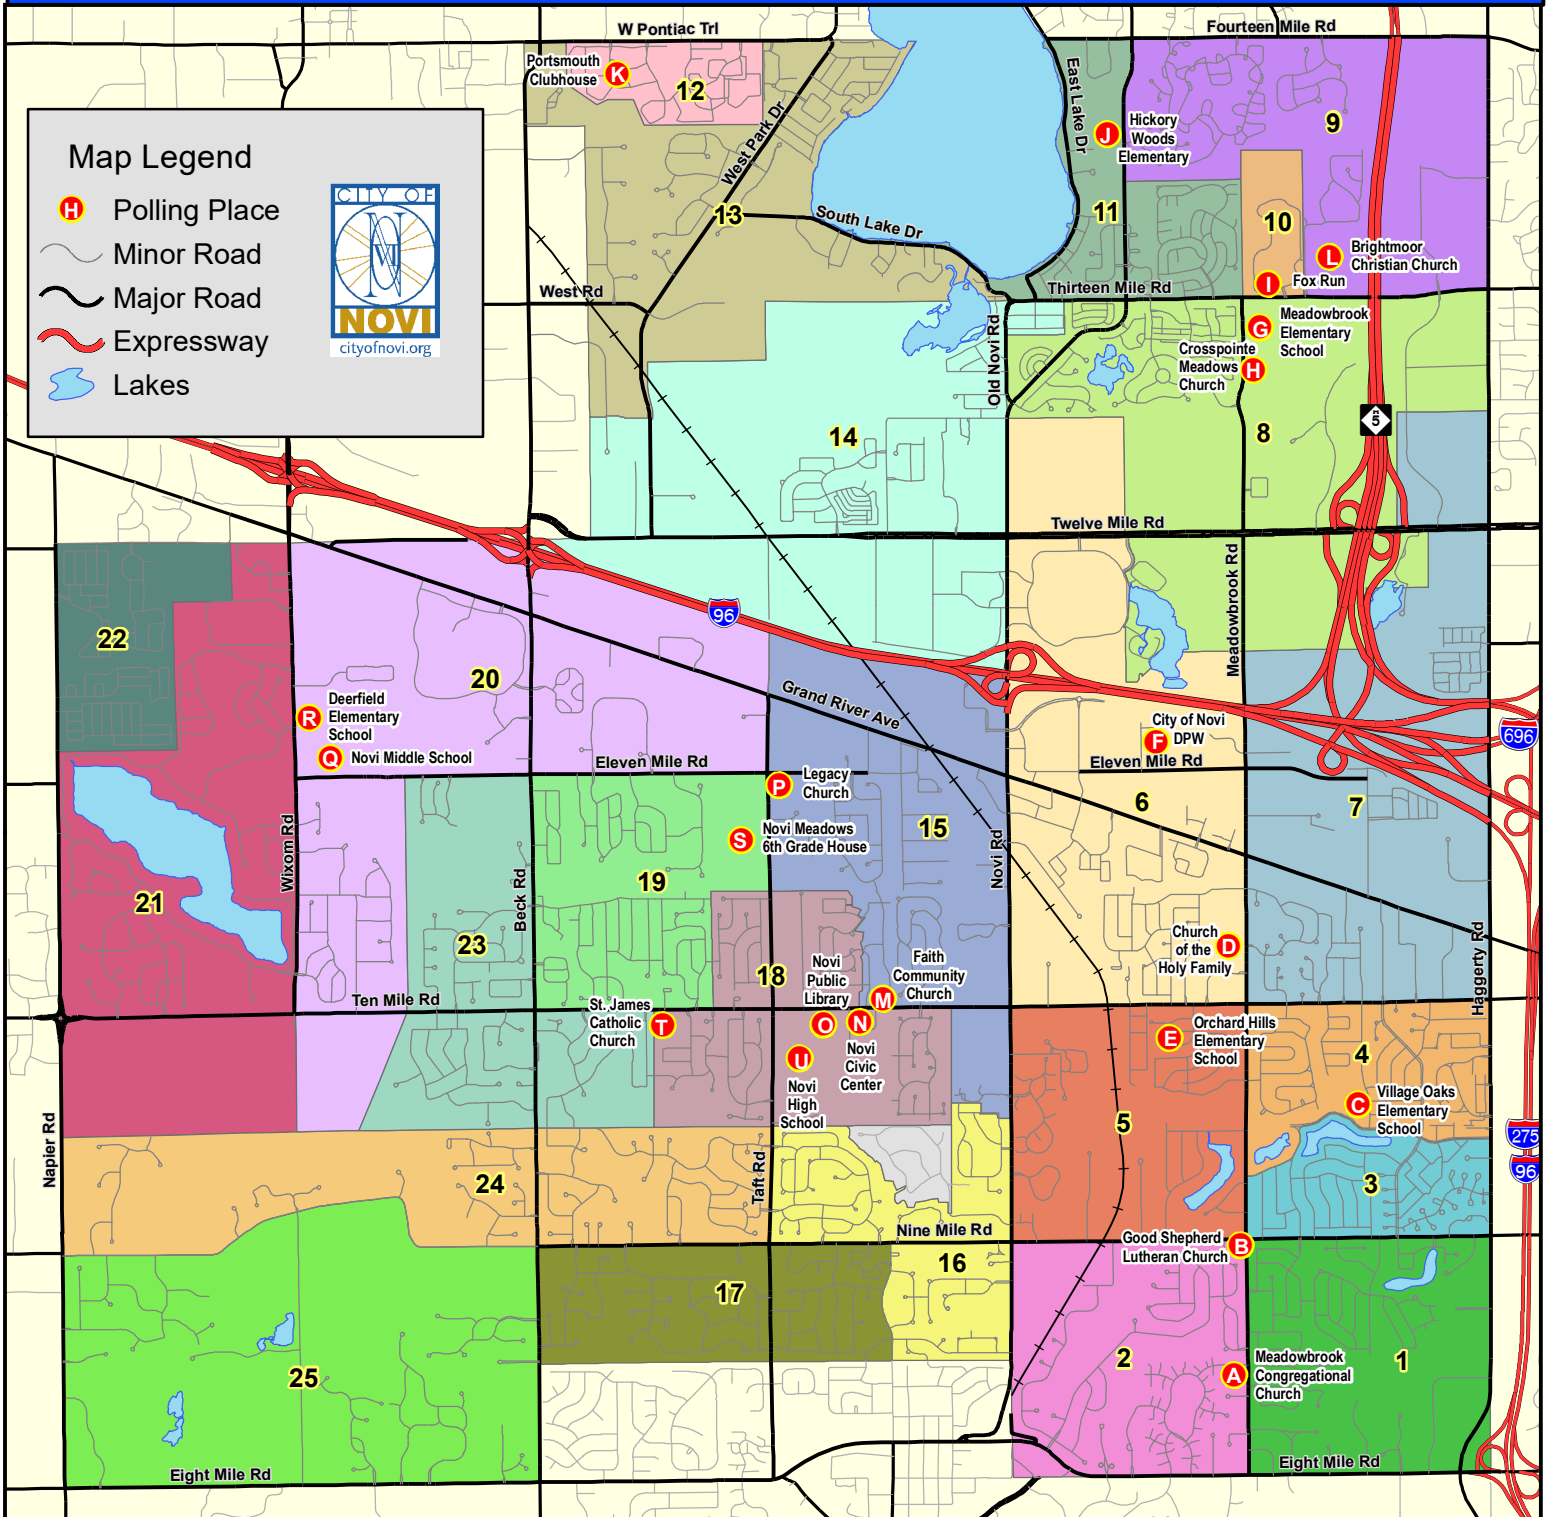

CITY OF NOVI VOTING PRECINCTS & POLLING LOCATIONS

AUGUST 4, 2020 ELECTION

Map Legend

- H Polling Place
- Minor Road
- Major Road
- Expressway
- Lakes

Polling Location Details

<p>1 A Meadowbrook Congregational Church 21355 Meadowbrook Rd</p> <p>2 B Good Shepherd Lutheran Church 41415 Nine Mile Rd</p> <p>3 C Village Oaks Elementary School 23333 Willowbrook Dr</p> <p>4, 6 D Church of the Holy Family 24505 Meadowbrook Rd</p> <p>5 E Orchard Hills Elementary School 41900 Quince St</p>	<p>7 F City of Novi DPW 26300 Lee BeGole Dr</p> <p>8 G Meadowbrook Elementary School 29200 Meadowbrook Rd</p> <p>9, 14 H Crosspointe Meadows Church 29000 Meadowbrook Rd</p> <p>10 I Fox Run 41000 Thirteen Mile Rd</p> <p>11 J Hickory Woods Elementary 30655 Novi Rd</p>	<p>12 K Portsmouth Clubhouse 31170 Wellington Dr</p> <p>13 L Brightmoor Christian Church 40800 Thirteen Mile Rd</p> <p>15 M Faith Community Church 44400 W Ten Mile Rd</p> <p>16, 17 N Novi Civic Center 45175 W Ten Mile Rd</p>	<p>18 O Novi Public Library 45255 West Ten Mile Rd</p> <p>19 P Legacy Church 45301 W Eleven Mile Rd</p> <p>20, 21 Q Novi Middle School 49000 Eleven Mile Rd</p> <p>22 R Deerfield Elementary School 26500 Wixom Rd</p> <p>23 S Novi Meadows 6th Grade House 25299 Taft Rd</p>	<p>24 T St. James Catholic Church 46325 W Ten Mile Rd</p> <p>25 U Novi High School 24062 Taft Rd</p>
---	---	--	---	--

CITY OF NOVI
 CITY CLERK'S OFFICE
 45175 W TEN MILE ROAD
 NOVI, MI 48375-3024
 (248) 347-0456
 CITY CLERK: CORTNEY HANSON

Map Print Date: May 29, 2020
 Map Author: Keri Blough

MAP INTERPRETATION NOTICE

Map information depicted is not intended to replace or substitute for any official or primary source. This map was intended to meet National Map Accuracy Standards and use the most recent accurate sources available to the people of the City of Novi. Please contact the City GIS Manager to confirm source and accuracy information related to this map.