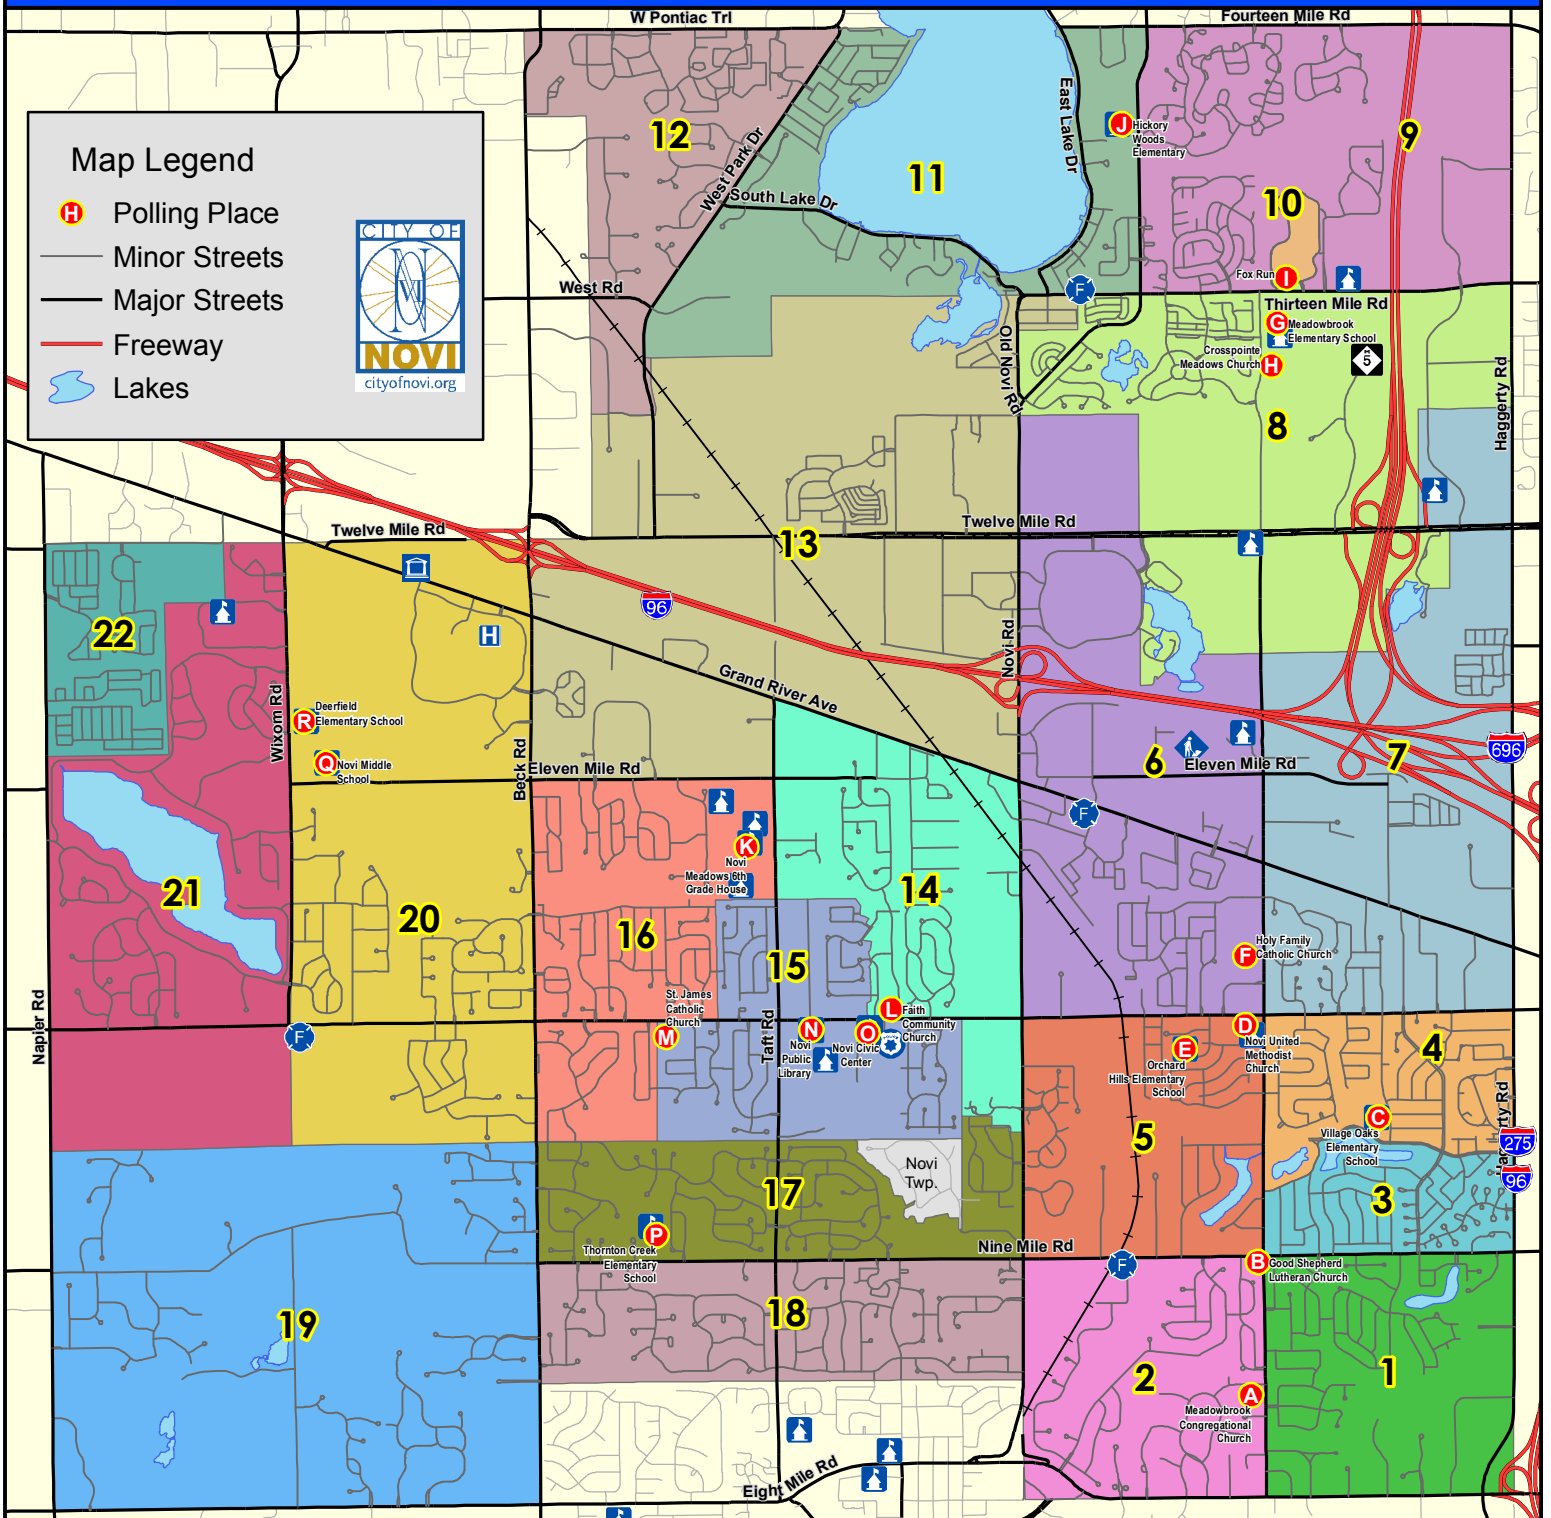

CITY OF NOVI VOTING PRECINCTS & POLLING LOCATIONS

Map Legend

-  Polling Place
-  Minor Streets
-  Major Streets
-  Freeway
-  Lakes

Polling Location Details			
1 A Meadowbrook Congregational Church 21355 Meadowbrook Rd	5 E Orchard Hills Elementary School 41900 Quince St.	9, 11 H Crosspointe Meadows Church 29000 Meadowbrook Road	13 K Novi Meadows 6th Grade House 25299 Taft Rd
2 B Good Shepherd Lutheran Church 41415 Nine Mile Rd	6, 7 F Holy Family Catholic Church 24505 Meadowbrook Rd	10 I Fox Run 41000 Thirteen Mile Rd	14 L Faith Community Church 44400 W Ten Mile Rd
3 C Village Oaks Elementary School 23333 Willowbrook	8 G Meadowbrook Elementary School 29200 Meadowbrook Rd	12 J Hickory Woods Elementary 30655 Novi Rd	15 M St. James Catholic Church 46325 W Ten Mile Rd
4 D Novi United Methodist Church 41671 Ten Mile Rd		16 N Novi Public Library 45255 West Ten Mile Rd	17, 18 O Novi Civic Center 45175 W Ten Mile Rd
			19 P Thornton Creek Elementary School - 46180 W Nine Mile Rd
			20, 21 Q Novi Middle School 49000 11 Mile Road
			22 R Deerfield Elementary School 26500 Wixom Road

CITY OF NOVI

CITY CLERK'S OFFICE
45175 TEN MILE ROAD
NOVI, MI 48375-3024
(248) 347-0456

CITY CLERK: MARYANNE CORNELIUS
MAP AUTHOR: KERI BLOUGH

NORTH

MILES
Map Print Date: December 14, 2015

MAP INTERPRETATION NOTICE

Map information depicted is not intended to replace or substitute for any official or primary source. This map was intended to meet National Map Accuracy Standards and use the most recent, accurate sources available to the people of the City of Novi. Boundary measurements and area calculations are approximate and should not be construed as survey measurements performed by a licensed Michigan Surveyor as defined in Michigan Public Act 132 of 1970 as amended. Please contact the City GIS Manager to confirm source and accuracy information related to this map.