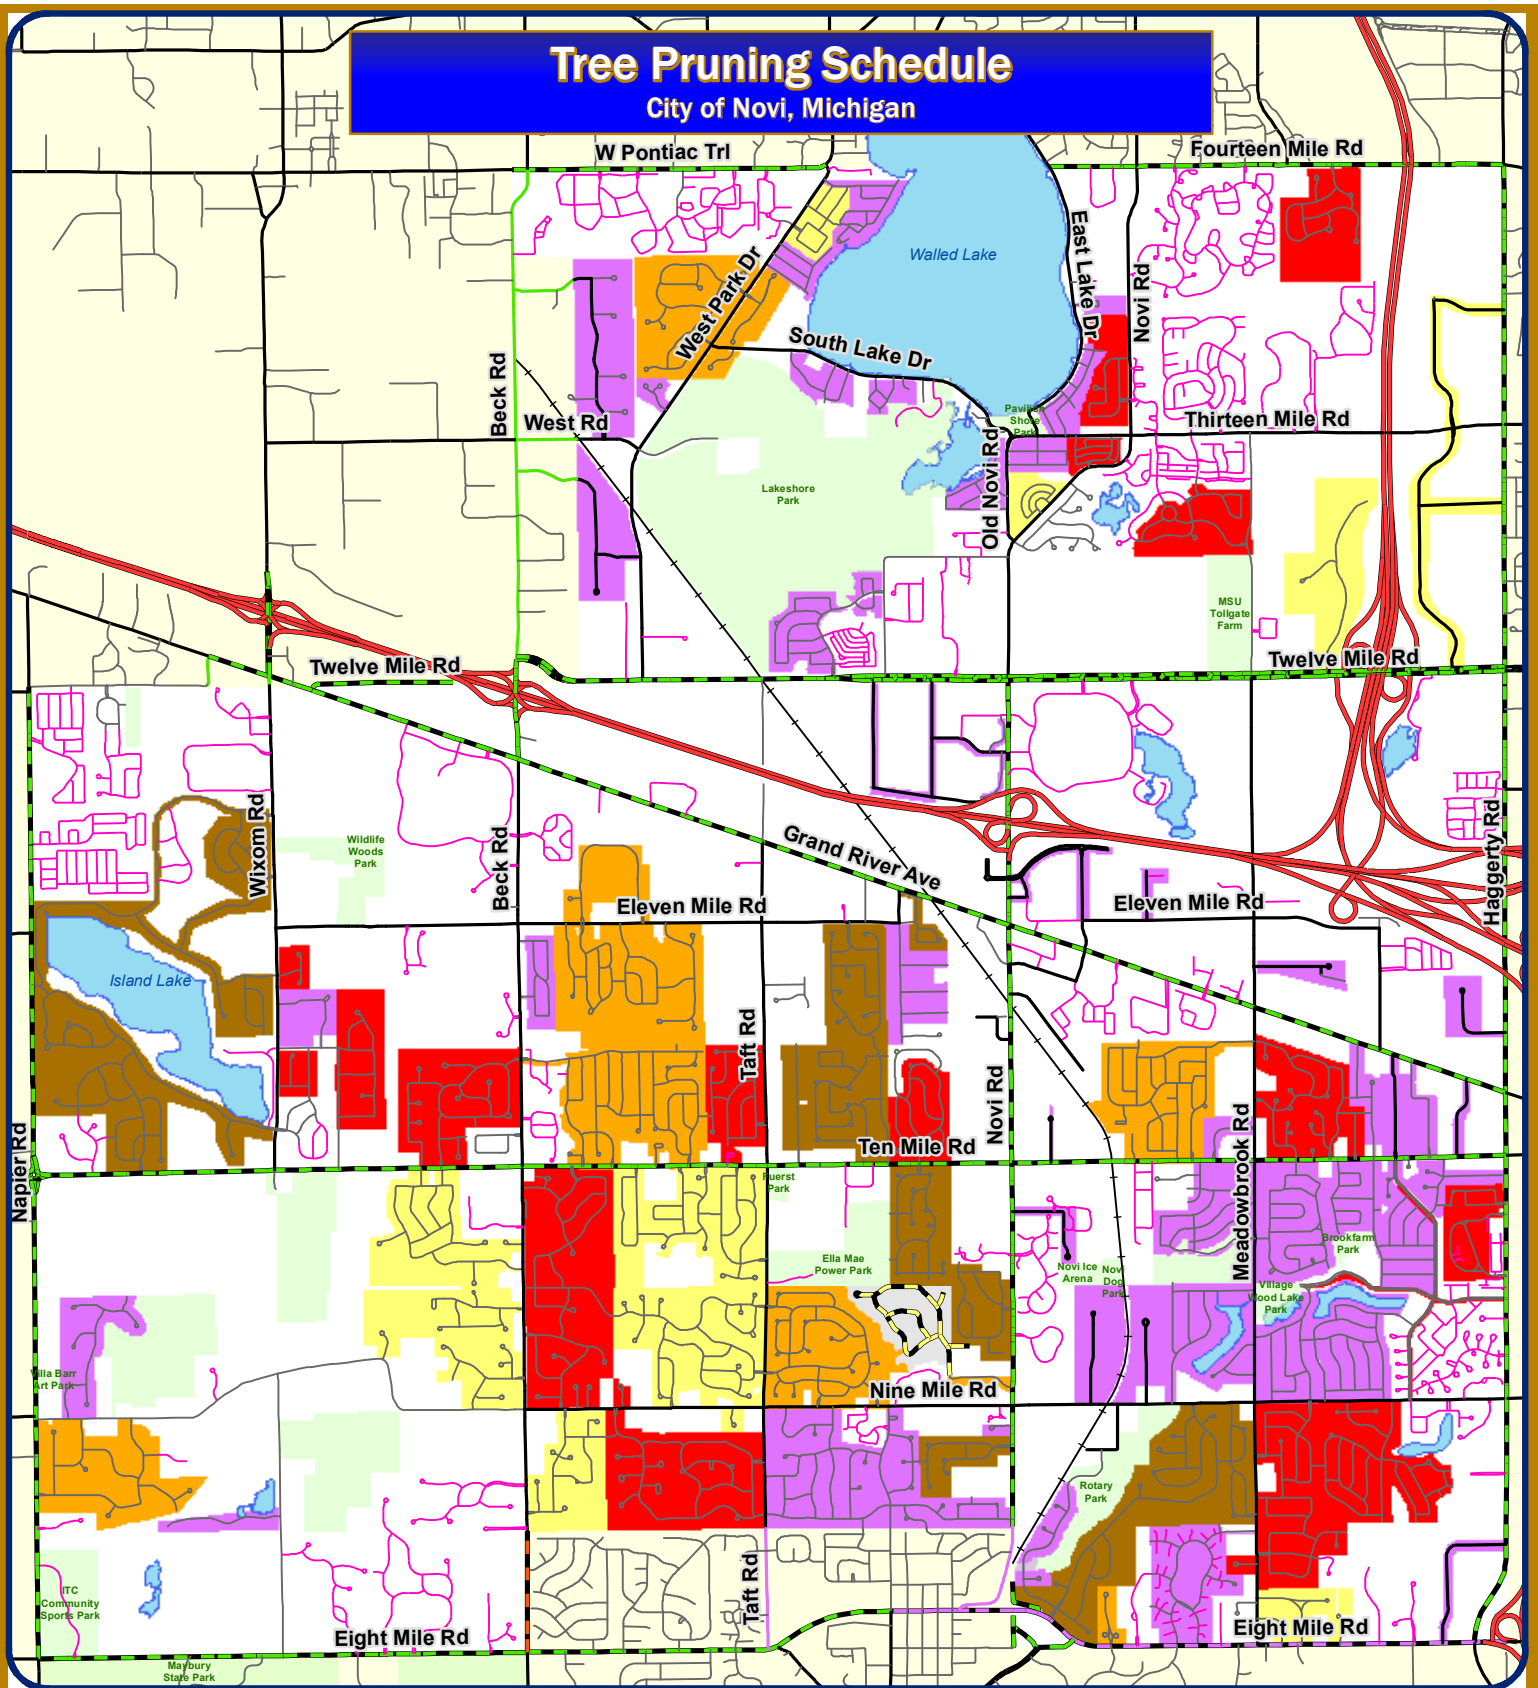

Tree Pruning Schedule

City of Novi, Michigan

Map Author: Jack Gibson
Date: November 14, 2017
Project: Tree Pruning
Version #: 6.0

MAP INTERPRETATION NOTICE

Legend

Road Jurisdiction		Pruning Schedule	
—	City of Novi-Local	■	2018
- - -	City of Novi-Major	■	2019
—	City of Novi-Private	■	2020
—	Novi Township	■	2021
—	City-Shared (Northville)	■	2022
—	Oakland County	■	
—	Wayne County	■	
—	State	■	
—	City of Northville	■	
—	City of Wixom	■	

City of Novi

Department of Public Services
Field Operations Division
26300 Lee BeGole Drive
Novi, MI 48375
cityofnovi.org

1 inch = 4,177 feet