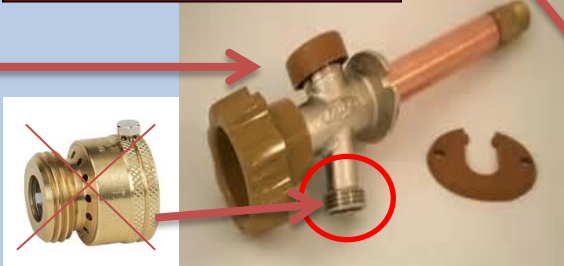

HOSE BIB BACKFLOW PROTECTION GUIDE

Example Lawn Sprinkler Backflow Preventer

Pressure Vacuum Breaker (PVB)

PVB

Note: No hose bib protection required for hose bib installed on downstream side of PVB

Note: Unprotected hose bibs may also be located within your garage.

Note: Within Novi City limits hose bib vacuum breakers can be purchased at Home Depot and Ace Hardware.

Example: Unprotected hose connection on upstream side of lawn sprinkler backflow preventer. Install hose bib vacuum breaker as pictured below.

Hose bib vacuum breaker

Protected hose bib

Do not install a hose bib vacuum breaker on anti-siphon hose bib

No Further Protection Required

Anti-siphon/frost free hose bib

Typical un-protected hose bib (spigot) on side of house and lawn sprinkler backflow preventer