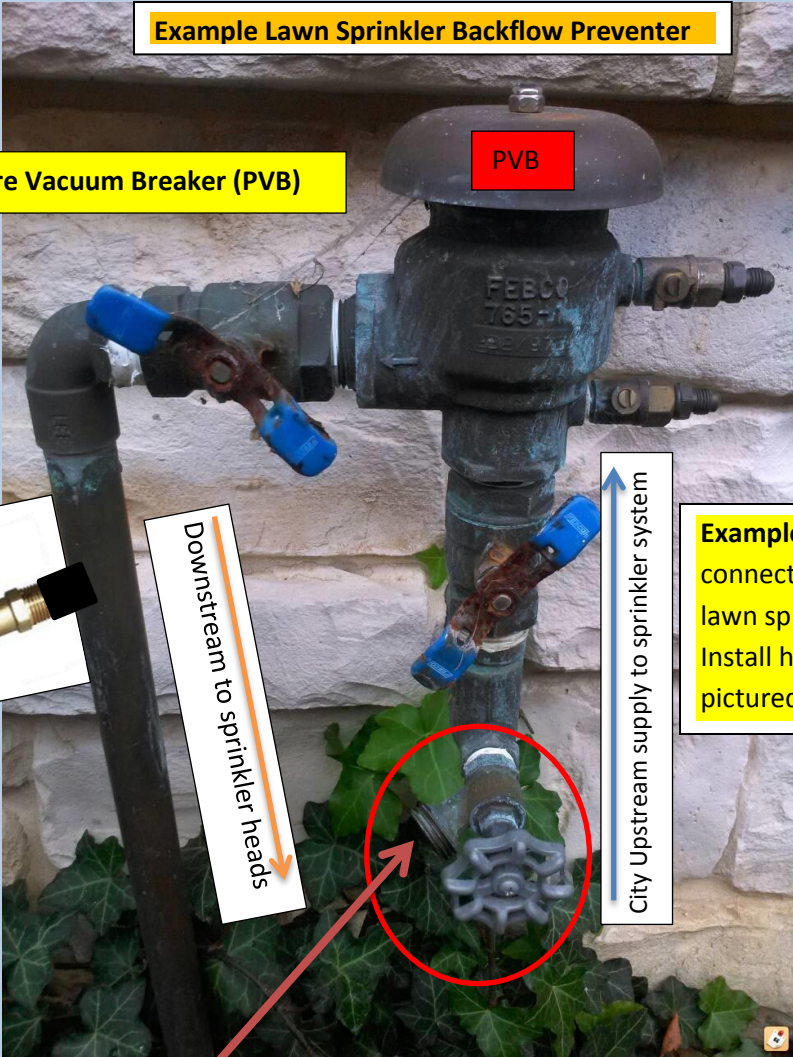

HOSE BIB BACKFLOW PROTECTION GUIDE

Example Lawn Sprinkler Backflow Preventer

Pressure Vacuum Breaker (PVB)

PVB

Note: No hose bib protection required for hose bib installed on downstream side of PVB

Note: Unprotected hose bibs may also be located within your garage.

Note: Within Novi City limits hose bib vacuum breakers can be purchased at Home Depot and Ace Hardware.

Example: Unprotected hose connection on upstream side of lawn sprinkler backflow preventer. Install hose bib vacuum breaker as pictured below.

Hose bib vacuum breaker

Protected hose bib

Do not install a hose bib vacuum breaker on anti-siphon hose bib

No Further Protection Required

Anti-siphon/frost free hose bib

Typical un-protected hose bib (spigot) on side of house and lawn sprinkler backflow preventer